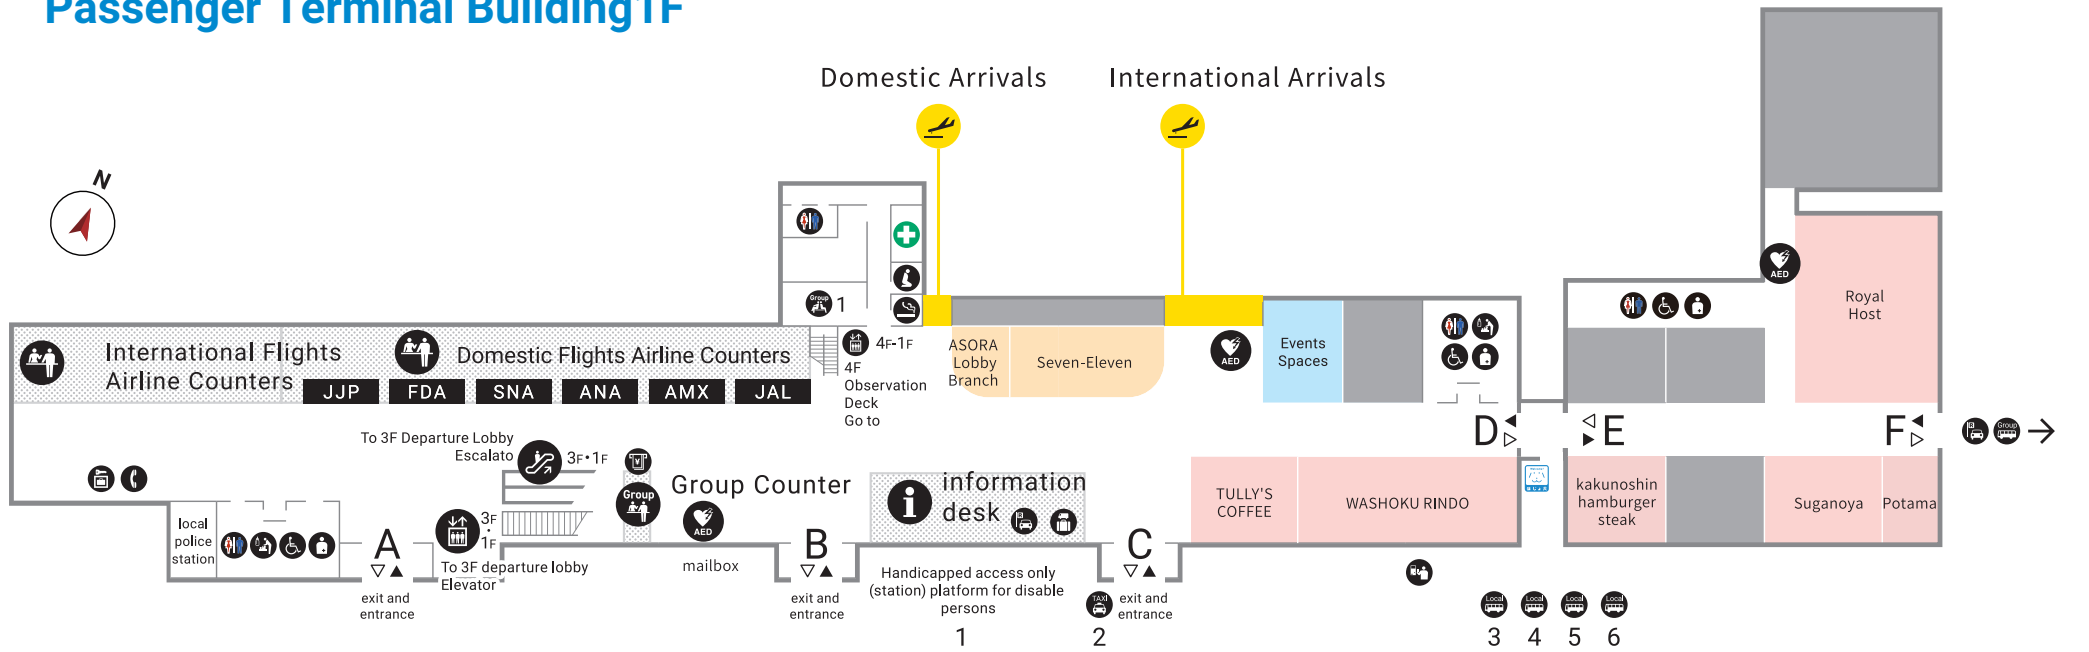

# Passenger Terminal Building 1F

- Information desk
- Bus
- Car Rental Counters
- Restroom
- Ostomate
- first-aid station
- Toll booth
- Shop
- Public telephone
- Elevator
- Group bus
- Baggage Delivery Services
- Multipurpose restroom
- Smoking Area
- Check-in Counters
- Meeting room for rent
- ATM
- AED (automated external defibrillator)
- Escalator
- TAXI
- Bus Ticket Vending Machine
- Nursing room
- place of worship
- Group Counter
- Restaurant
- Locker
- Restrooms for Assistance Dogs

▽▲ A ~ F exit and entrance

Restaurant • Cafe
  Lounge Service

Food and concessions

Bus Stop Information			
No. 3 bus stop	TAKACHIHO (To Takachiho/Nobeoka)	No. 4 bus stop	airport limousine bus (To Kumamoto City)
	TAKAMORI (To Minamiaso/Takamori)	No. 5 bus stop	SUPER BANPEIYU (To Yatsushiro) Route bus (To Technopolis/Kumamoto station)
	YAMABIKO (To Takeda/Oita)		
	Kyushu Odan Bus (To Kurokawa Onsen/Yufuin/Beppu)	No. 6 bus stop	Airport liner (To JR Higo-Ozu station)

# Passenger Terminal Bldg 3F

— Restricted area (This area is available for departing passengers who have passed security checks.)

- AED (automated external defibrillator)
- Elevator
- Restroom
- Nursing room
- lounge
- Restaurant
- Smoking Area
- Escalator
- Multipurpose restroom
- Ostomate
- Meeting room for rent
- Shop
- Public telephone

# Passenger Terminal Bldg. 4F (Observation Deck)

 Observation deck

 Elevator

 AED  
(automated external defibrillator)