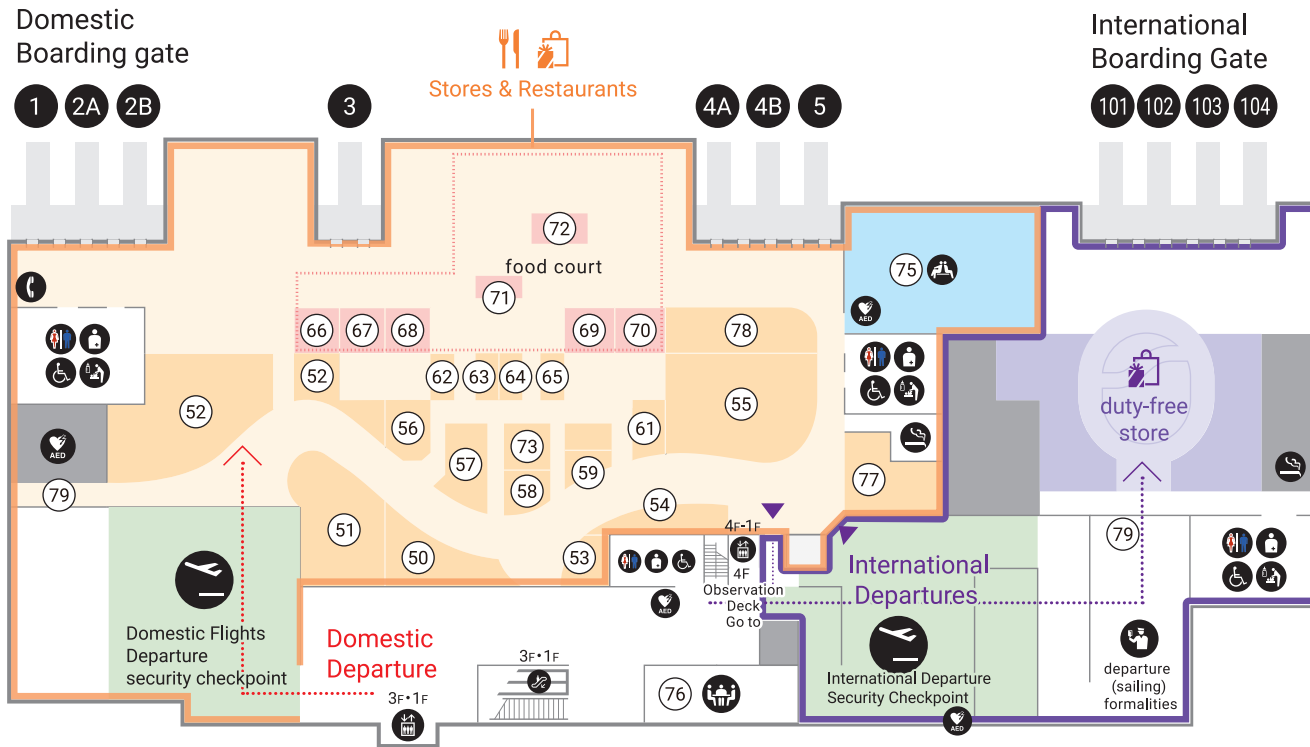

# Passenger Terminal Building 1F

- Information desk
- Bus
- Car Rental Counters
- Restroom
- Ostomate
- first-aid station
- Toll booth
- Shop
- Public telephone
- Elevator
- Group bus
- Baggage Delivery Services
- Multipurpose restroom
- Smoking Area
- Check-in Counters
- Meeting room for rent
- ATM
- AED (automated external defibrillator)
- Escalator
- TAXI
- Bus Ticket Vending Machine
- Nursing room
- place of worship
- Group Counter
- Restaurant
- Locker
- Restrooms for Assistance Dogs

▽▲ A ~ F exit and entrance

Restaurant • Cafe
  Lounge Service

Food and concessions

Bus Stop Information			
No. 3 bus stop	TAKACHIHO (To Takachiho/Nobeoka)	No. 4 bus stop	airport limousine bus (To Kumamoto City)
	TAKAMORI (To Minamiaso/Takamori)	No. 5 bus stop	SUPER BANPEIYU (To Yatsushiro) Route bus (To Technopolis/Kumamoto station)
	YAMABIKO (To Takeda/Oita)		
	Kyushu Odan Bus (To Kurokawa Onsen/Yufuin/Beppu)	No. 6 bus stop	Airport liner (To JR Higo-Ozu station)

# Passenger Terminal Bldg 3F

— Restricted area (This area is available for departing passengers who have passed security checks.)

- AED (automated external defibrillator)
- Elevator
- Restroom
- Nursing room
- lounge
- Restaurant
- Smoking Area
- Escalator
- Multipurpose restroom
- Ostomate
- Meeting room for rent
- Shop
- Public telephone

# Passenger Terminal Bldg. 4F (Observation Deck)

 Observation deck

 Elevator

 AED  
(automated external defibrillator)